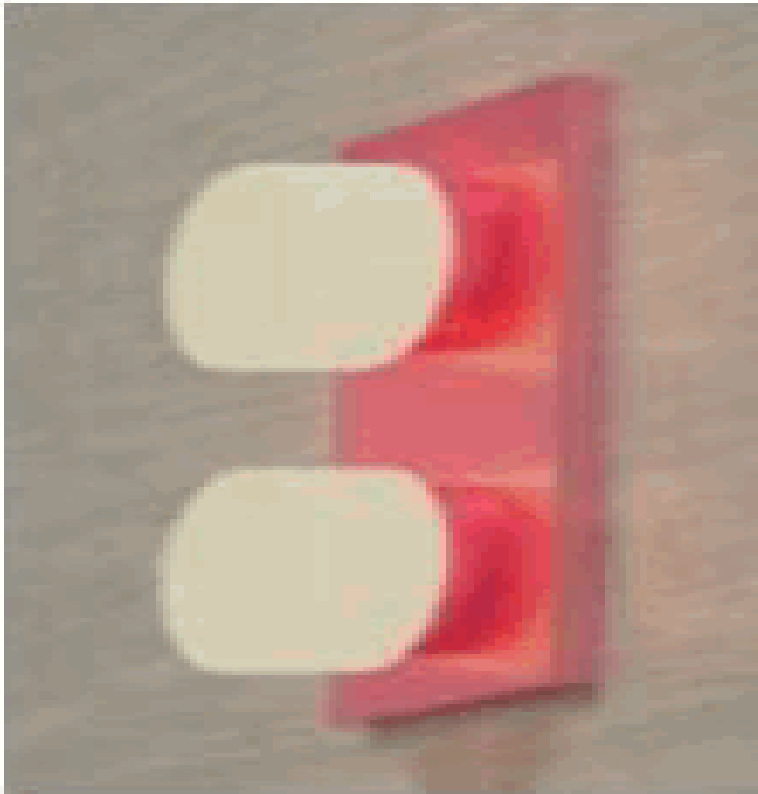

Lamp Specifications

6835S-RS

ARKANSAS LIGHTING
S T A Y I L L U M I N A T E D

15" H Rose Integrated LED Wall Sconce, two 12 watt, 1200 lumens, 2700K, 90CRI, 120V, direct wired with White Frosted Glass Shades.

Lamp Dimensions:

Lamp Finish:

Switch:

Bulb Wattage:

Cordset:

Socket:

Base:

Extension: